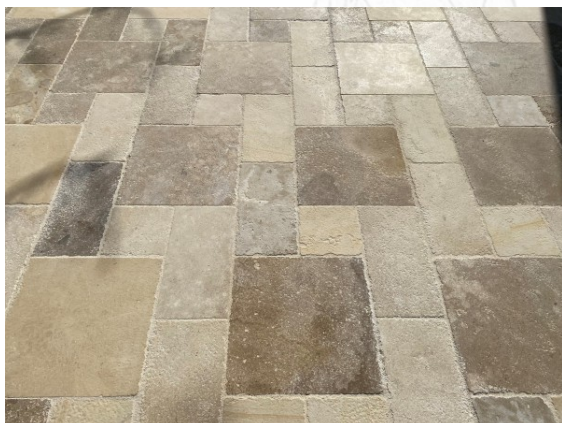

labrouche

antiquaire de matériaux

19 Rue de Thalès 17440 Aytré
tél. 05.46..50.61.18
fax 05.46.07.22.38
email: labrouche@antiquaire-de-materiaux.com
www.antiquaire-de-materiaux.com

Opus Romain 4 paving

Ref. LDDP04

Material : Pierre

Description :

Opus Romain 4 paving :

Nuanced color, patinated finish, chipped edges:

-0.611 X 0.406

-0.406 X 0.406

-0.406 X 0.201

-0.201 X 0.201

Code TVA 0 : Régime de la TVA sur la marge, TVA non apparente ni récupérable, articles 297A et 297E du CGI.

Sauf indication, les frais de transport sont en sus.

Clause de réserve de propriété : Nos marchandises restent notre propriété jusqu'au paiement intégral du prix. Malgré la clause de réserve de propriété, l'acheteur supportera tous les risques de transport ainsi que tous ceux pouvant survenir à la suite de la prise de possession de la marchandise. Il devra s'assurer en conséquence et en supporter les charges. Le droit de revendication porte aussi bien sur les marchandises que sur leur prix si elles ont déjà été revendues.